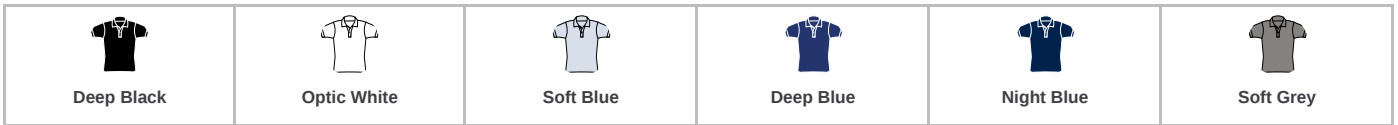

### 03189 NEOBLU

NEOBLU Ladies Owen Piqué Polo Shirt

Sizes: **S - 3XL**  
Material: **100% cotton.**  
Weight: **215 gsm**

### Features

- Ribbed collar and cuffs.
- Concealed, four self colour button placket.
- Side vents.
- Twin needle hem.
- Unbranded size label.